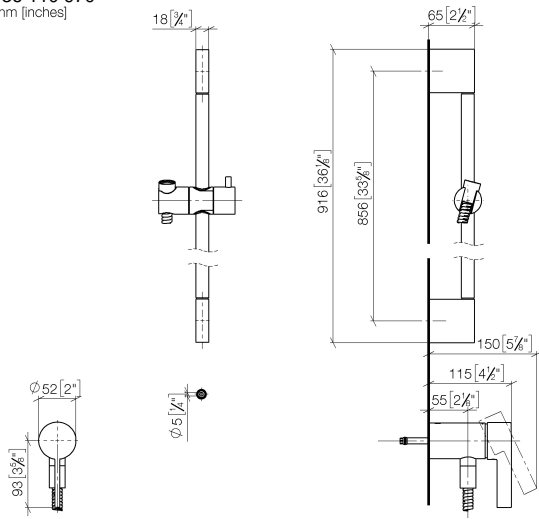

Concealed single-lever mixer with integrated shower connection with shower set without hand shower - Brushed Bronze

IMO

36 110 970

- metal shower hose 1750mm with integrated anti-twist protection
- slide bar
- Pipe diameter 18 mm

Required miscellaneous

	Concealed wall mounting - •min. recess depth 80 mm •max. recess depth 105 mm	35 050 970 90
--	---	---------------

Required miscellaneous

	Hand shower FlowReduce - Brushed Bronze	28 018 979-42 0010
--	--	-----------------------

Concealed single-lever mixer with integrated shower connection with shower set without hand shower - Brushed Bronze

IMO

36 110 970
mm [inches]

36 110 970

Spare parts list

No.	Item Number	Name	Quantity used	Delivery time
1	05 17 20 726 02 90	fixing set	1	2
2	09 31 11 049 90	pin	2	2
3	04 31 11 113 00 90	pin	2	2
4	08 17 97 054-42	holder	2	60
5	90 28 22 597 00-42	holder	1	30
6	28 322 970-42	Metal shower hose 1/2" x 3/8" x 1750 mm - Brushed Bronze	1	30
7	12 580 970-42	Slide unit - Brushed Bronze	1	30
9	36 050 970-42	Concealed single-lever mixer with integrated shower connection - Brushed Bronze	1	30