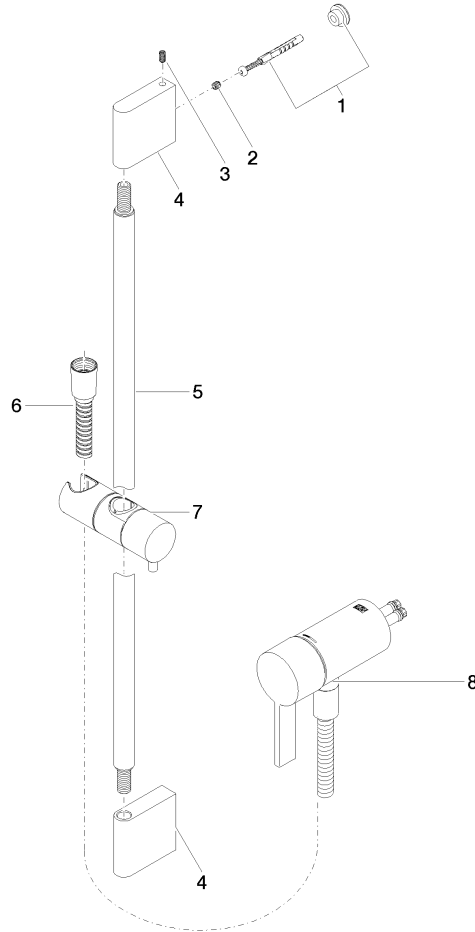

Concealed single-lever mixer with integrated shower connection with shower set without hand shower - Brushed Bronze

IMO

36 110 970

- metal shower hose 1750mm with integrated anti-twist protection
- slide bar
- Pipe diameter 18 mm

Required miscellaneous

	Hand shower - Brushed Bronze	28 018 979-42
--	-------------------------------------	---------------

Required miscellaneous

	Hand shower - Brushed Bronze	28 017 979-42
--	-------------------------------------	---------------

Concealed single-lever mixer with integrated shower connection with shower set without hand shower - Brushed Bronze

IMO

36 110 970
mm [inches]

36 110 970

Spare parts list

No.	Item Number	Name	Quantity used	Delivery time
1	05 17 20 726 02 90	fixing set	1	2
2	09 31 11 049 90	pin	2	2
3	04 31 11 113 00 90	pin	2	2
4	08 17 97 054-42	holder	2	60
5	90 28 22 597 00-42	holder	1	30
6	28 322 970-42	Metal shower hose 1/2" x 3/8" x 1750 mm - Brushed Bronze	1	30
7	12 580 970-42	Slide unit - Brushed Bronze	1	30
9	36 050 970-42	Concealed single-lever mixer with integrated shower connection - Brushed Bronze	1	30